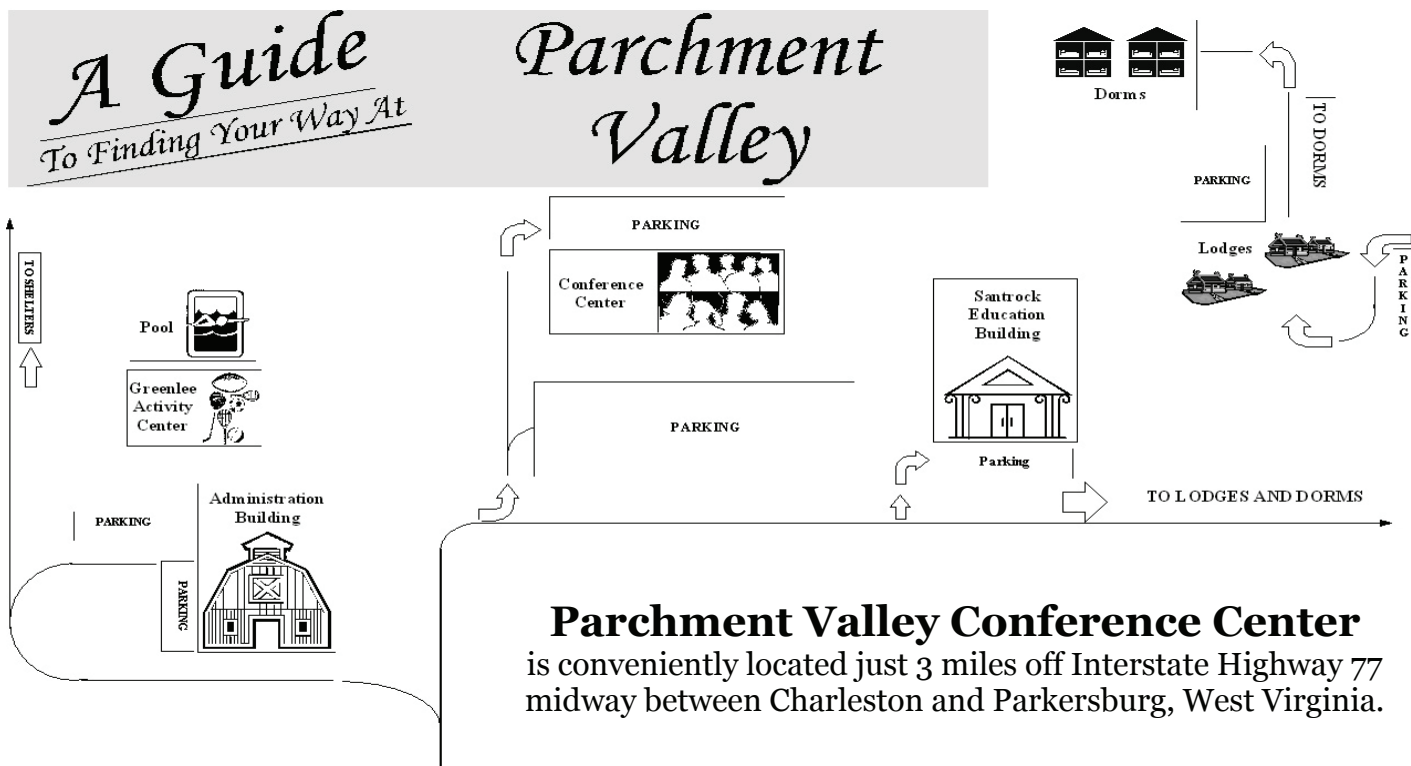

Parchment Valley Conference Center

~~Driving Directions~~

Directions to Parchment Valley:

From Charleston: Take I-77 north to Exit 138, bearing into the left turn lane on the exit ramp. At the traffic light, turn left onto State Route 62 south for approximately 0.6 mile (landmarks are the American Electric Power facility on the left and a veterinary clinic on the right.) At the first intersection, the WV State Police office will be on the right and Parchment Valley Road (big, blue sign) will be on the left. Turn left onto Parchment Valley Road and travel for 2 miles. Our administrative offices (The Barn) are located in the large red barn building on the left side of the roadway, adjacent to our main parking area.

From Parkersburg: Take I-77 south to Exit 138, bearing into the left turn lane on the ramp. Turn left and proceed to the traffic light, bearing into the right turn lane. At the traffic light, turn right onto State Route 62 south for approximately 0.6 mile (landmarks are the American Electric Power facility on the left and a veterinary clinic on the right.) At the first intersection, the WV State Police office will be on the right and Parchment Valley Road (big, blue sign) will be on the left. Turn onto Parchment Valley Road and travel for 2 miles. Our administrative offices (The Barn) are located in the large red barn building on the left side of the roadway, adjacent to our main parking area.