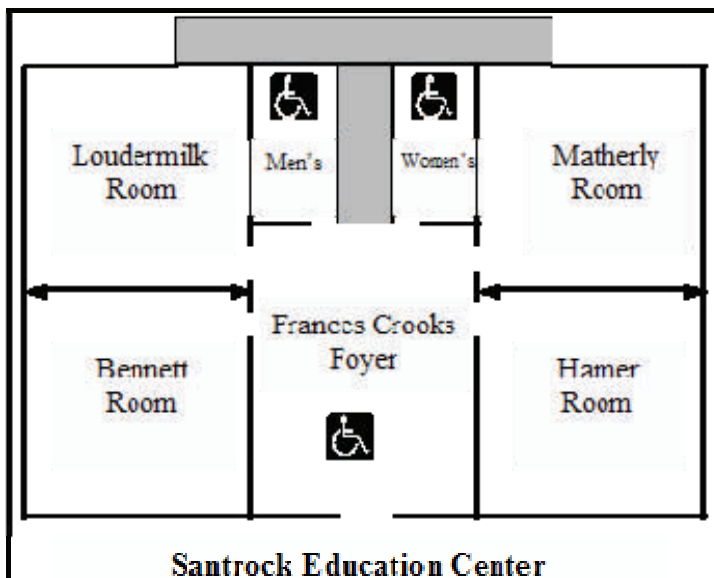

Parchment Valley Conference Center

Santrock Education Center

The Santrock Education Center contains four separate rooms (Bennett, Hamer, Loudermilk and Matherly meeting rooms). Each room is equipped with its own sound system, which can be linked when two rooms are being utilized as one large room. As individual meeting rooms, each space will comfortably accommodate 50 chairs in auditorium arrangement or 24 chairs with tables in classroom arrangement.

Each room is equipped with wireless internet access, projection screens, white boards, tack strips. Digital projectors are available. A hospitality center, complete with coffee brewing unit, microwave oven and refrigerator, is featured in each of the four rooms.

The two rooms on each side of the foyer can be combined into a large meeting room which will accommodate 120 chairs in auditorium arrangement or approximately 80 chairs with tables in a classroom arrangement. This facility is also handicap accessible.